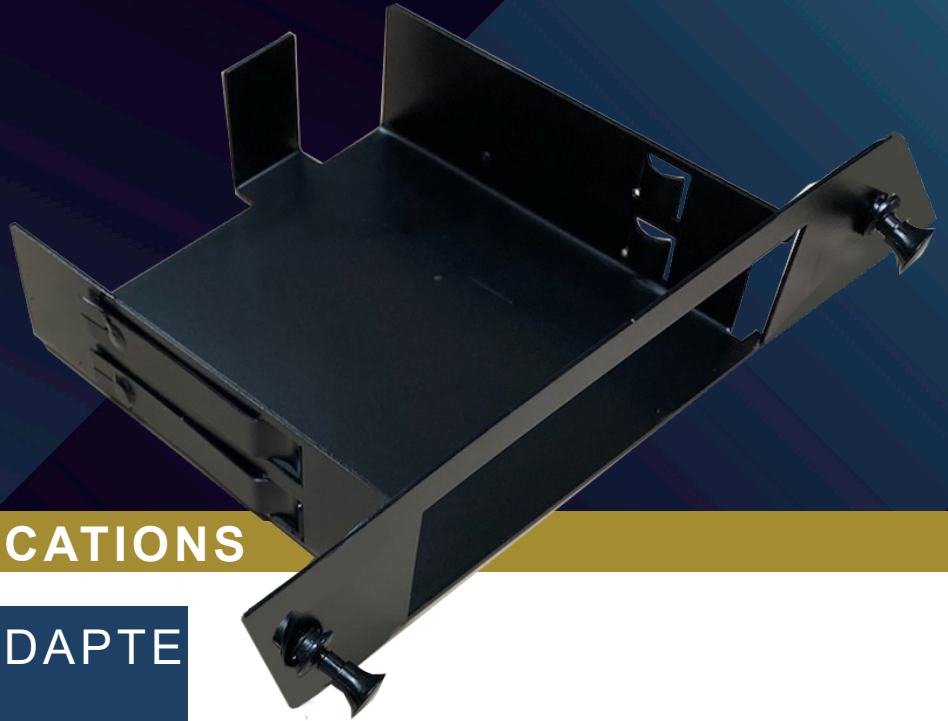

LGX STYLE NANOFIBER CASSETTE HOLDER

PRODUCT SPECIFICATIONS

NANOFIBER LGX ADAPTE

Model # NF-LGX-ADP

- Fits in ANY LGX Panel slot
- Holds up to 2 NANOFIBER CASSETTES

MADE IN THE USA.