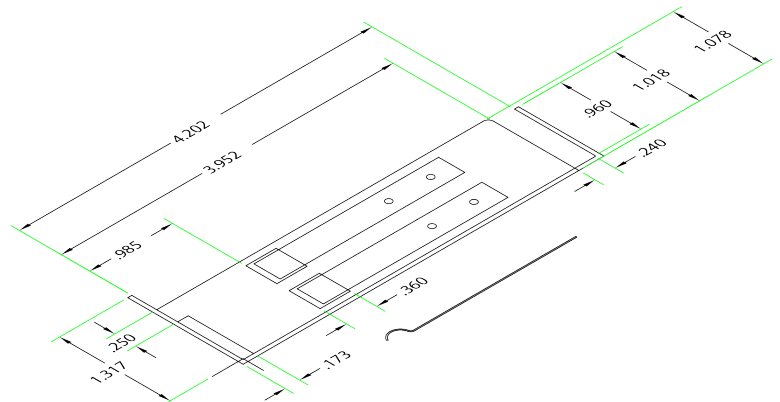

LGX STYLE NANOFIBER CASSETTE HOLDER

PRODUCT SPECIFICATIONS

NANOFIBER LGX ADAPTE

Model # NF-LGX-ADP

- Fits in ANY LGX Panel slot
- Holds up to 2 NANOFIBER CASSETTES

MADE IN THE USA.