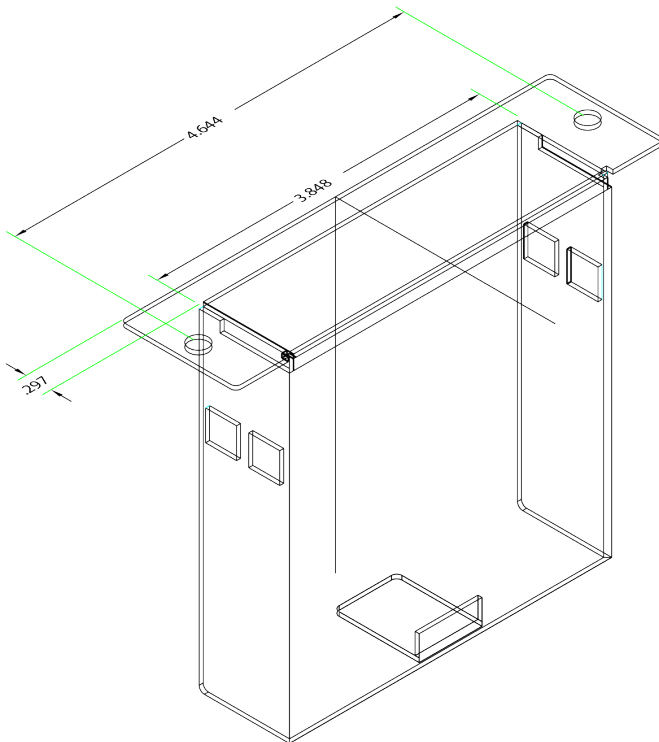

LGX STYLE NANOFIBER CASSETTE HOLDER

PRODUCT SPECIFICATIONS

NANOFIBER LGX ADAPTE

Model # NF-LGX-ADP

- Fits in ANY LGX Panel slot
- Holds up to 2 NANOFIBER CASSETTES

MADE IN THE USA.