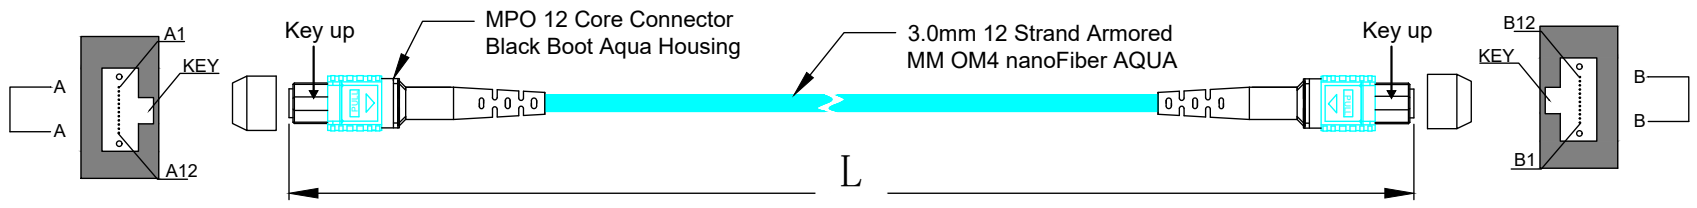

A4	1	2	3	4	5	6	7	8	9
						REV.	LOCATION	DATE	DECRPTION

MPO/PC -MPO/PC Armored Patch Cord MM OM4 12F 3.0mm Plenum Aqua

A	Fiber colour	B
Pin No.		Pin No.
1	Blue	12
2	Orange	11
3	Green	10
4	Brown	9
5	Gray	8
6	White	7
7	Red	6
8	Black	5
9	Yellow	4
10	Violet	3
11	Pink	2
12	Aqua	1

Polarity for 12 fibers

NANOFIBER ARMORED CABLE STRUCTURE

PART NO.	CABLE LENGTH
NF12N-MPO-OM4-150	150 Feet
NF12N-MPO-OM4-250	250 Feet
NF12N-MPO-OM4-500	500 Feet
NF12N-MPO-OM4-750	750 Feet

Fiber Type	MM OM4
Attenuation Coefficient	850nm≤3.0dB/km 1300nm≤1.0dB/km
Length Error	
L≤10m, ΔL(length error):0≤ΔL≤10cm	
L>10m, ΔL(length error):0≤ΔL≤1%*L	

Type	MPO	MPO	Optical Fiber Type	MM OM4	
Specification	PC	PC	Optical Fiber Specification	50/125um	
Performance	IL	≤0.70dB	≤0.70dB	Operating temperature(°C)	-25~+70
	RL	≥25dB	≥25dB	Storage temperature(°C)	-25~+70
Material	PLENUM		Wavelength(nm)	850/1300	
Colour	Aqua		Diameter of cable(mm)	3.0	
Unit	mm	Ver.	D1		
Unit	1:1	Date			
Page	1/1	Drawing by			
Material:	Drawing by	Drawing by			