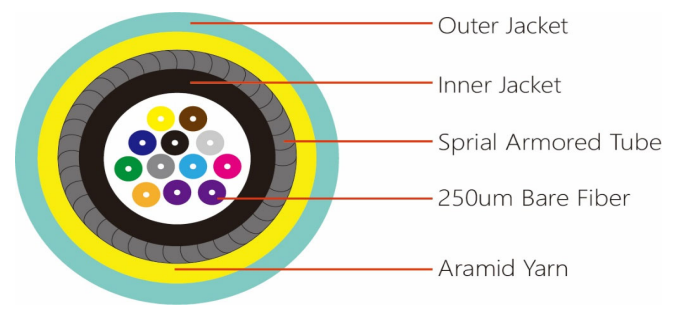

A4	1	2	3	4	5	6	7	8	9
						REV.	LOCATION	DATE	DECRPTION

MPO/PC -MPO/PC Armored Patch Cord MM OM4 12F 3.0mm Plenum Aqua

A	Fiber colour	B
Pin No.		Pin No.
1	Blue	12
2	Orange	11
3	Green	10
4	Brown	9
5	Gray	8
6	White	7
7	Red	6
8	Black	5
9	Yellow	4
10	Violet	3
11	Pink	2
12	Aqua	1

Polarity for 12 fibers

NANOFIBER ARMORED CABLE STRUCTURE

PART NO.	CABLE LENGTH
NF12N-MPO-OM4-150	150 Feet
NF12N-MPO-OM4-250	250 Feet
NF12N-MPO-OM4-500	500 Feet
NF12N-MPO-OM4-750	750 Feet

Fiber Type	MM OM4
Attenuation Coefficient	850nm≤3.0dB/km 1300nm≤1.0dB/km
Length Error	
L≤10m, ΔL(length error):0≤ΔL≤10cm	
L>10m, ΔL(length error):0≤ΔL≤1%*L	

Type	MPO	MPO	Optical Fiber Type	MM OM4	
Specification	PC	PC	Optical Fiber Specification	50/125um	
Performance	IL	≤0.70dB	≤0.70dB	Operating temperature(°C)	-25~+70
	RL	≥25dB	≥25dB	Storage temperature(°C)	-25~+70
Material	PLENUM		Wavelength(nm)	850/1300	
Colour	Aqua		Diameter of cable(mm)	3.0	
Unit	mm	Ver.	D1		
Unit	1:1	Date			
Page	1/1	Drawing by			
Material:	Drawing by	Drawing by			